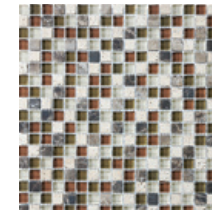

GIG&SLINAQU
aqua

GIG&SLINOP
opus

GIG&SLINSB
slate black

GIG&SLINBI
blue ice

GIG&SLINANT
anthracite

GIG&SLINBMA
blue marine

**5/8 x 5/8
mosaics**

GIG&S5858MU
multicolor

GIG&S5858OL
olive

GIG&S5858AR
arctic

GIG&S5858CR
crema

GIG&S5858EM
emperador

GIG&S5858AQU
aqua

GIG&S5858OP
opus

GIG&S5858SB
slate black

GIG&S5858BI
blue ice

GIG&S5858ANT
anthracite

GIG&S5858BMA
blue marine

TECHNICAL SPECIFICATIONS

Recommended Installation	Wall Only
Thickness	10.5 mm