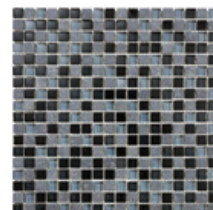

GIG&SLINAQU
aqua

GIG&SLINOP
opus

GIG&SLINSB
slate black

GIG&SLINBI
blue ice

GIG&SLINANT
anthracite

GIG&SLINBMA
blue marine

**5/8 x 5/8
mosaics**

GIG&S5858MU
multicolor

GIG&S5858OL
olive

GIG&S5858AR
arctic

GIG&S5858CR
crema

GIG&S5858EM
emperador

GIG&S5858AQU
aqua

GIG&S5858OP
opus

GIG&S5858SB
slate black

GIG&S5858BI
blue ice

GIG&S5858ANT
anthracite

GIG&S5858BMA
blue marine

TECHNICAL SPECIFICATIONS

Recommended Installation	Wall Only
Thickness	10.5 mm