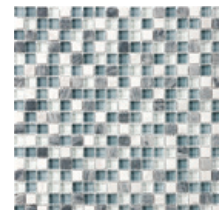

GIG&S5858OL
olive

GIG&S5858AR
arctic

GIG&S5858CR
crema

GIG&S5858EM
emperador

GIG&S5858AQU
aqua

GIG&S5858OP
opus

GIG&S5858SB
slate black

GIG&S5858BI
blue ice

GIG&S5858ANT
anthracite

GIG&S5858BMA
blue marine

TECHNICAL SPECIFICATIONS

Recommended Installation	Wall Only
Thickness	10.5 mm