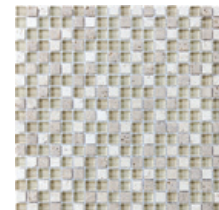

LINEAR AND SQUARE MOSAICS WITH SLEEK STREAKS OF STONE AND GLASS IN A RANGE OF NATURAL COLOR COLLECTIONS

**linear blend
mosaics**

GIG&SLINMU
multicolor

GIG&SLINOL
olive

GIG&SLINAR
arctic

GIG&SLINCR
crema

GIG&SLINEM
emperador

GIG&SLINAQU
aqua

GIG&SLINOP
opus

GIG&SLINSB
slate black

GIG&SLINBI
blue ice

GIG&SLINANT
anthracite

GIG&SLINBMA
blue marine

**5/8 x 5/8
mosaics**

GIG&S5858MU
multicolor

GIG&S5858OL
olive

GIG&S5858AR
arctic

GIG&S5858CR
crema

GIG&S5858EM
emperador

GIG&S5858AQU
aqua

GIG&S5858OP
opus

GIG&S5858SB
slate black

GIG&S5858BI
blue ice