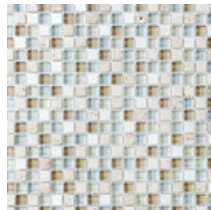

GIG&SLINAQU
aqua

GIG&SLINOP
opus

GIG&SLINSB
slate black

GIG&SLINBI
blue ice

GIG&SLINANT
anthracite

GIG&SLINBMA
blue marine

**5/8 x 5/8
mosaics**

GIG&S5858MU
multicolor

GIG&S5858OL
olive

GIG&S5858AR
arctic

GIG&S5858CR
crema

GIG&S5858EM
emperador

GIG&S5858AQU
aqua

GIG&S5858OP
opus

GIG&S5858SB
slate black

GIG&S5858BI
blue ice

GIG&S5858ANT
anthracite

GIG&S5858BMA
blue marine

TECHNICAL SPECIFICATIONS

Recommended Installation	Wall Only
Thickness	10.5 mm