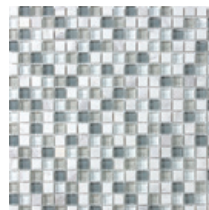

GIG&SLINAQU
aqua

GIG&SLINOP
opus

GIG&SLINSB
slate black

GIG&SLINBI
blue ice

GIG&SLINANT
anthracite

GIG&SLINBMA
blue marine

**5/8 x 5/8
mosaics**

GIG&S5858MU
multicolor

GIG&S5858OL
olive

GIG&S5858AR
arctic

GIG&S5858CR
crema

GIG&S5858EM
emperador

GIG&S5858AQU
aqua

GIG&S5858OP
opus

GIG&S5858SB
slate black

GIG&S5858BI
blue ice

GIG&S5858ANT
anthracite

GIG&S5858BMA
blue marine

TECHNICAL SPECIFICATIONS

Recommended Installation	Wall Only
Thickness	10.5 mm