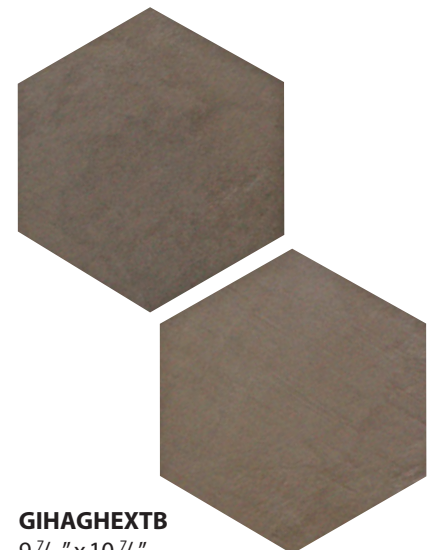

Featuring GIO Hex_AG, Dark Grey, White, and Argento $9\frac{7}{16}'' \times 10\frac{7}{8}''$ Hexagon.

hex_ag

INKJET FLOOR & WALL GLAZED PORCELAIN STONEWARE

AQUA

GIHAGHEXAQ
9 7/16" x 10 7/8"
Hexagon Field Tile

ARGENTO

GIHAGHEXAR
9 7/16" x 10 7/8"
Hexagon Field Tile

WHITE

GIHAGHEXWH
9 7/16" x 10 7/8"
Hexagon Field Tile

DARK GREY

GIHAGHEXDG
9 7/16" x 10 7/8"
Hexagon Field Tile

TOBACCO BROWN

GIHAGHEXTB
9 7/16" x 10 7/8"
Hexagon Field Tile