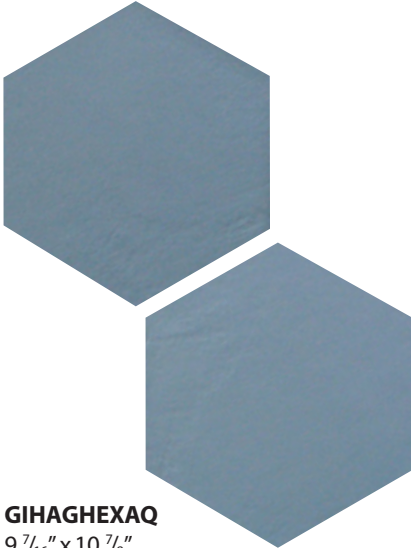

Featuring GIO Hex_AG, Dark Grey, White, and Argento $9\frac{7}{16}'' \times 10\frac{7}{8}''$ Hexagon.

hex_ag

INKJET FLOOR & WALL GLAZED PORCELAIN STONEWARE

AQUA

GIHAGHEXAQ
9 7/16" x 10 7/8"
Hexagon Field Tile

ARGENTO

GIHAGHEXAR
9 7/16" x 10 7/8"
Hexagon Field Tile

WHITE

GIHAGHEXWH
9 7/16" x 10 7/8"
Hexagon Field Tile

DARK GREY

GIHAGHEXDG
9 7/16" x 10 7/8"
Hexagon Field Tile

TOBACCO BROWN

GIHAGHEXTB
9 7/16" x 10 7/8"
Hexagon Field Tile