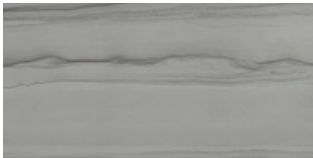

ASH GREY

GIMI1836AG
18" x 36" Rectified Field Tile